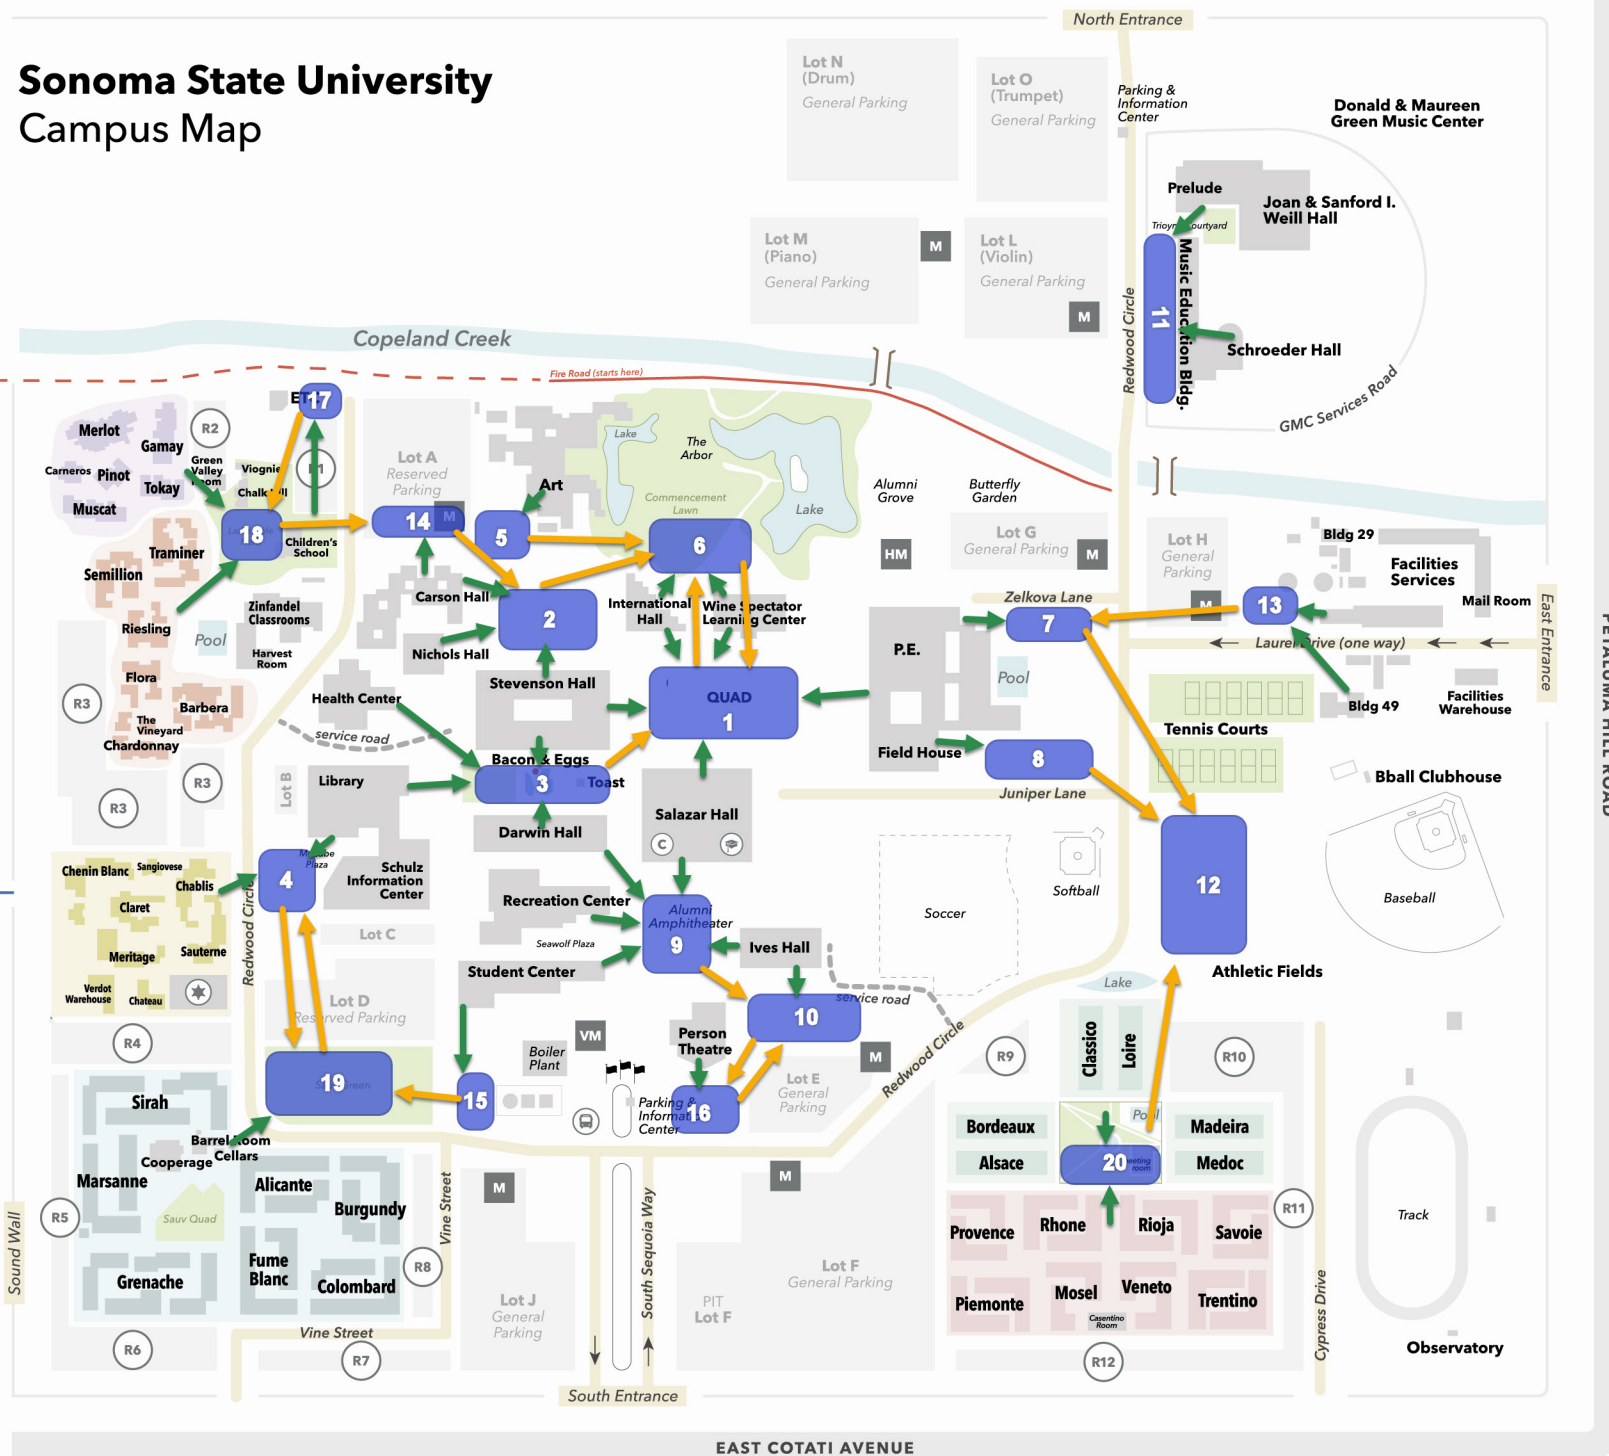

Sonoma State University Campus Map

Evacuation Map

- Assembly Area
- ➔ Primary Assembly
- ➔ Secondary Assembly

N. Bike Path (starts here)

S. Bike Path (ends here)

★ University Police
707-644-4444
For emergencies, dial 911

R R1 - R12
Residence Hall Parking

🚌 Bus Stop

C Campus Tours

🎓 Technology High School

VM Vietnam Veterans' Memorial

HM Holocaust & Genocide Memorial Grove

M Parking Permit Machine

C Cabernet Village

Z Zinfandel Village

V Verdot Village

S Sauvignon Village

B Beaujolais Village

T Tuscany Village

PETALUMA HILL ROAD

Sound Wall

R12

South Sequoia Way